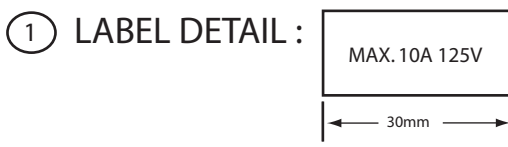

			X
			X

PLUG TYPE	EL302 (NEMA 5-15P)
CONNECTOR	EL701 (IEC 60320 C13)
CABLE TYPE	SVT (Aluminum)
COLOR	BLACK
# OF CONDUCTORS	3
WIRE SIZE	18
OVERALL LENGTH	1,830mm ± 25
OUTER DIAMETER	6.4 ± 0.1
TEMPERATURE	60°C
AMPERAGE RATING	10A
VOLTAGE RATING	125V

TOLERANCES ON DIMENSIONS UNLESS OTHERWISE SPECIFIED	
DO NOT SCALE DRAWING	SURFACE ROUGHNESS MAX 125
DECIMALS .XX ± .250	ANGLES ±
.XXX ± .100	

**SPECIFICATION CONTROL DRAWING**

**TUMBLER POWER CORDS**

4241 BUSINESS CENTER DRIVE  
FREMONT, CA 94538  
Phone: (510)657-3002  
Fax: (510) 770-1933

DATE: 05-13-2010	PAGE: 1 OF 1
<b>PART NUMBER: 3271V86SD</b>	

MEASUREMENT : MM

**NORTH AMERICA POWER CORD**

APPROVAL: *Zoey*