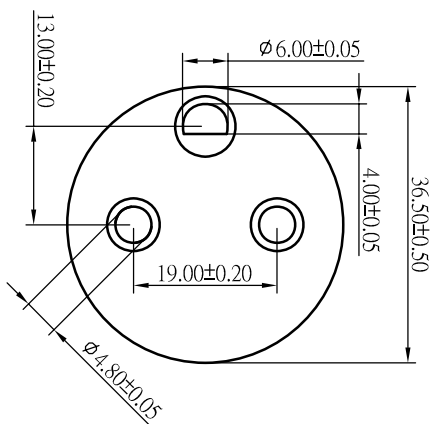

DRAWING NO.

RD05P00096-6

# DRAWING (2)

ITEM	REVISION	DATE

 CHING CHENG WIRE MATERIAL CO., LTD

NAME	EL-213	
SCALE	1:1	REV NO. 1.0
UNIT	MM	DATE 2004.08.23
APPROVED BY		DRAWING BY 劉亮
CHECK BY		