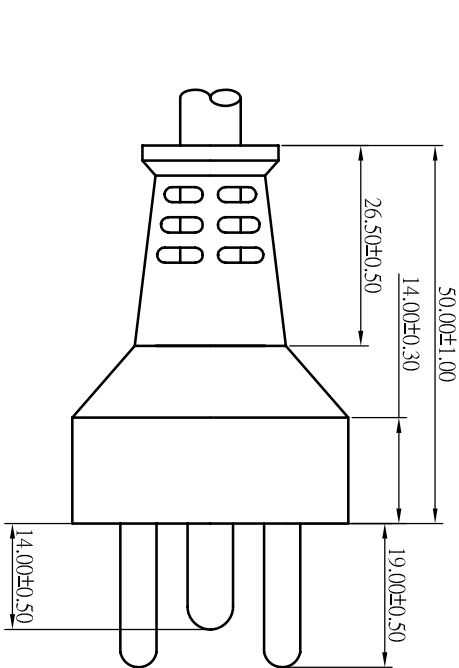

DRAWING NO.

RD05P00096-6

# DRAWING (2)

ITEM	REVISION	DATE

 CHING CHENG WIRE MATERIAL CO., LTD

NAME	EL-213	
SCALE	1:1	REV NO. 1.0
UNIT	MM	DATE 2004.08.23
APPROVED BY		DRAWING BY 劉亮
CHECK BY		