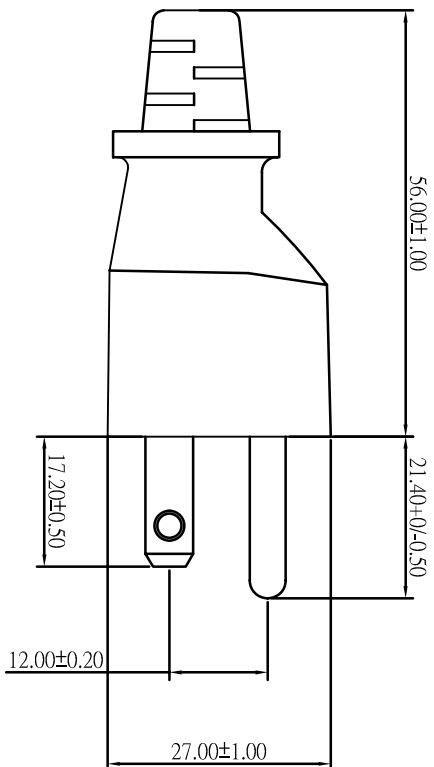

DRAWN:

工程圖(二)

 CHING CHENG WIRE MATERIAL CO., LTD		NAME	EL-306	
		SCALE	1:1	REV NO.
UNIT	MM	DATE	2008.04.07	
APPROVED BY	左茂超	DRAWING BY	王啓芳	
CHECK BY				
ITEM	REVISION	DATE		