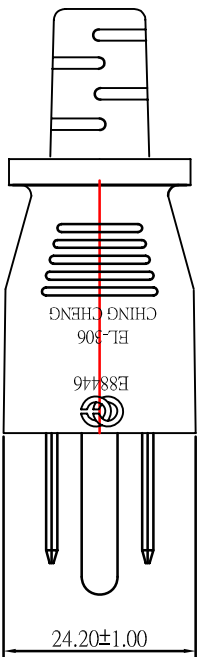

DRAWN:

工程圖(二)

 CHING CHENG WIRE MATERIAL CO., LTD		NAME	EL-306	
		SCALE	1:1	REV NO.
UNIT	MM	DATE	2008.04.07	
APPROVED BY	左茂超	DRAWING BY	王啓芳	
CHECK BY				
ITEM	REVISION	DATE		