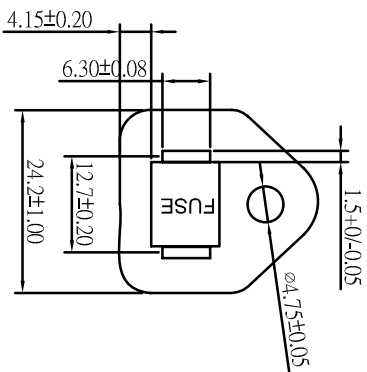

DRAWN:

工程圖(二)

 CHING CHENG WIRE MATERIAL CO., LTD		NAME	EL-306	
		SCALE	1:1	REV NO.
UNIT	MM	DATE	2008.04.07	
APPROVED BY	左茂超	DRAWING BY	王啓芳	
CHECK BY				
ITEM	REVISION	DATE		