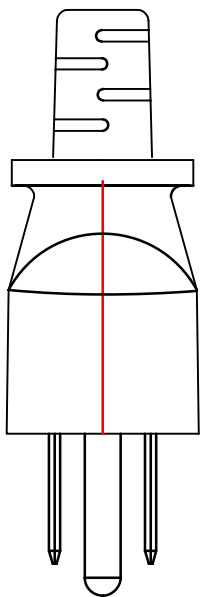

DRAWN:

工程圖(二)

 CHING CHENG WIRE MATERIAL CO., LTD		NAME	EL-306	
		SCALE	1:1	REV NO.
UNIT	MM	DATE	2008.04.07	
APPROVED BY	左茂超	DRAWING BY	王啓芳	
CHECK BY				
ITEM	REVISION	DATE		