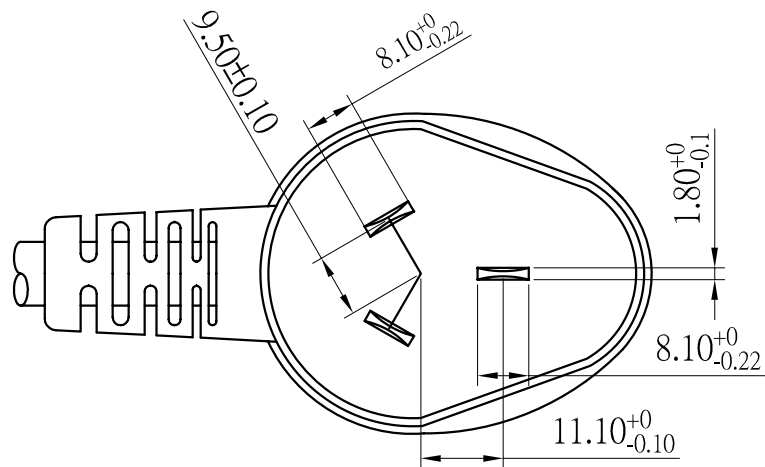

工程圖(二)

 CHING CHENG WIRE MATERIAL CO.,LTD

NAME	EL-603(CCEE GB2099.1)		
SCALE	1:1	REV NO.	1.0
UNIT	mm	DATE	2010.01.28
APPROVED BY	FWH	DRAWING BY	XXY
		CHECK BY	

ITEM	REVISION	DATE