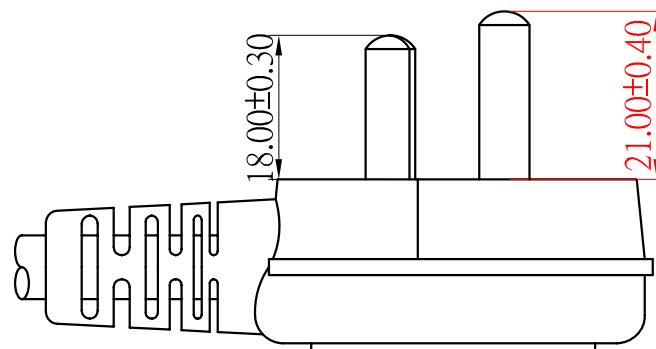

工程圖(二)

 CHING CHENG WIRE MATERIAL CO.,LTD

NAME	EL-603(CCEE GB2099.1)		
SCALE	1:1	REV NO.	1.0
UNIT	mm	DATE	2010.01.28
APPROVED BY	FWH	DRAWING BY	XXY
		CHECK BY	

ITEM	REVISION	DATE