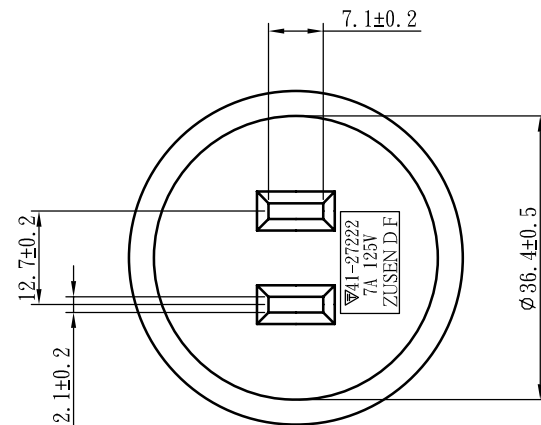

← E

CHING CHENG WIRE MATERIAL CO., LTD. (CHINA)

| | | | |
|-------------|-------------|------------|------------|
| TITLE | EL-719 PLUG | | |
| SCALE | 1:1 | REVISION | 1.0 |
| UNIT | mm | DATE | 2006.04.17 |
| APPROVED BY | C D F | DRAWING BY | King |
| | | CHECKED BY | — |

| | | |
|----------------------|------|--------|
| 1 | BOBY | PVC |
| NO. | NAME | REMARK |
| MATERIAL DESCRIPTION | | |