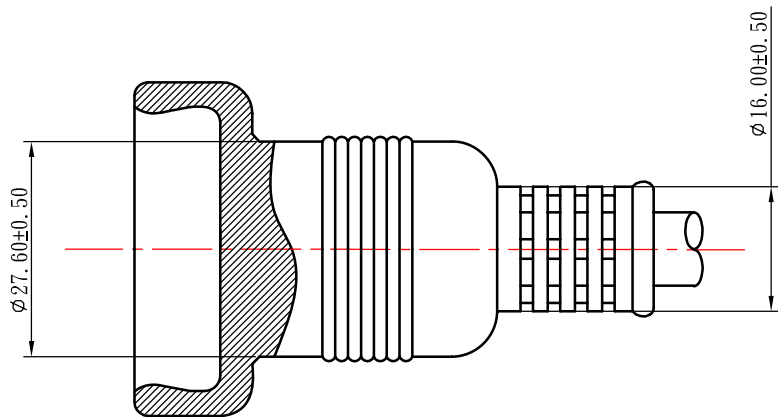

← E

CHING CHENG WIRE MATERIAL CO., LTD. (CHINA)

| | | | |
|-------------|-------------|------------|------------|
| TITLE | EL-719 PLUG | | |
| SCALE | 1:1 | REVISION | 1.0 |
| UNIT | mm | DATE | 2006.04.17 |
| APPROVED BY | C D F | DRAWING BY | King |
| | | CHECKED BY | — |

| | | |
|----------------------|------|--------|
| 1 | BOBY | PVC |
| NO. | NAME | REMARK |
| MATERIAL DESCRIPTION | | |